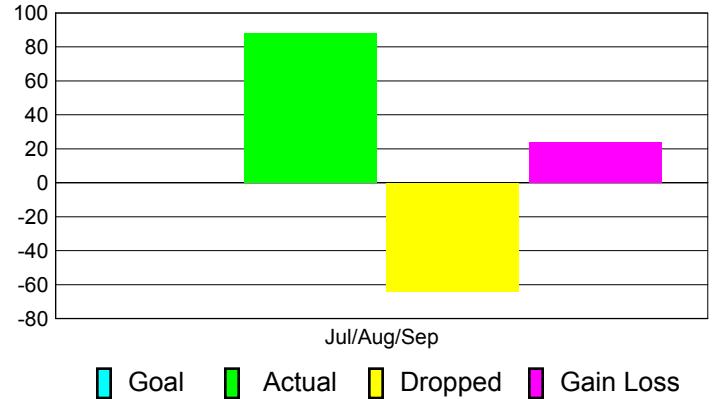

### YTD Status Quo Clubs 2012-2013

Status Quo Clubs Compared to Status Quo Members

## MEMBERSHIP

**Membership Results**  
2012-2013

**Membership**  
2011-2012

Month	Net Memb Goal	Actual New Memb	Actual Dropped Memb	Gain/Loss of Memb	Gain/Loss of Memb
Jul/Aug/Sep		88	-64	24	104
<b>Totals</b>		<b>88</b>	<b>-64</b>	<b>24</b>	<b>104</b>

### Membership Results 2012-2013

Goal, New, Dropped, Gain/Loss

### Comparison of Membership Gain/Loss

Current Year Compared to the Previous Year