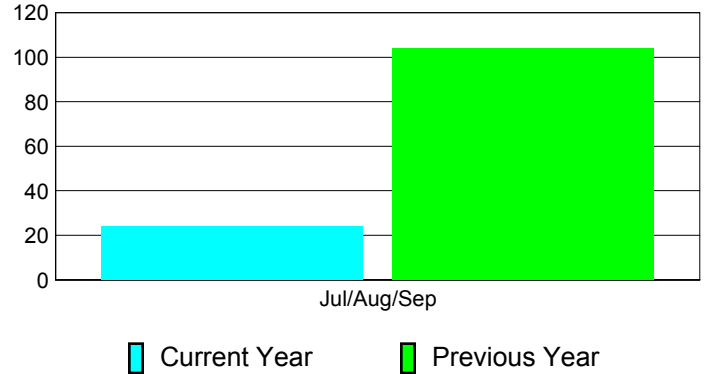

Gender Comparison 2012-2013